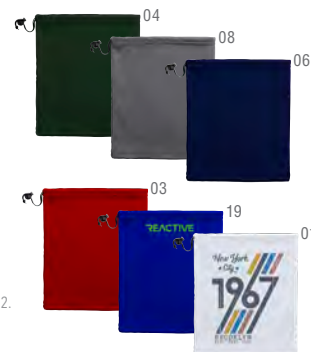

SPECIAL WHITE COLOUR
FOR SUBLIMATION
COLOR BLANCO IDEAL
PARA SUBLIMACIÓN